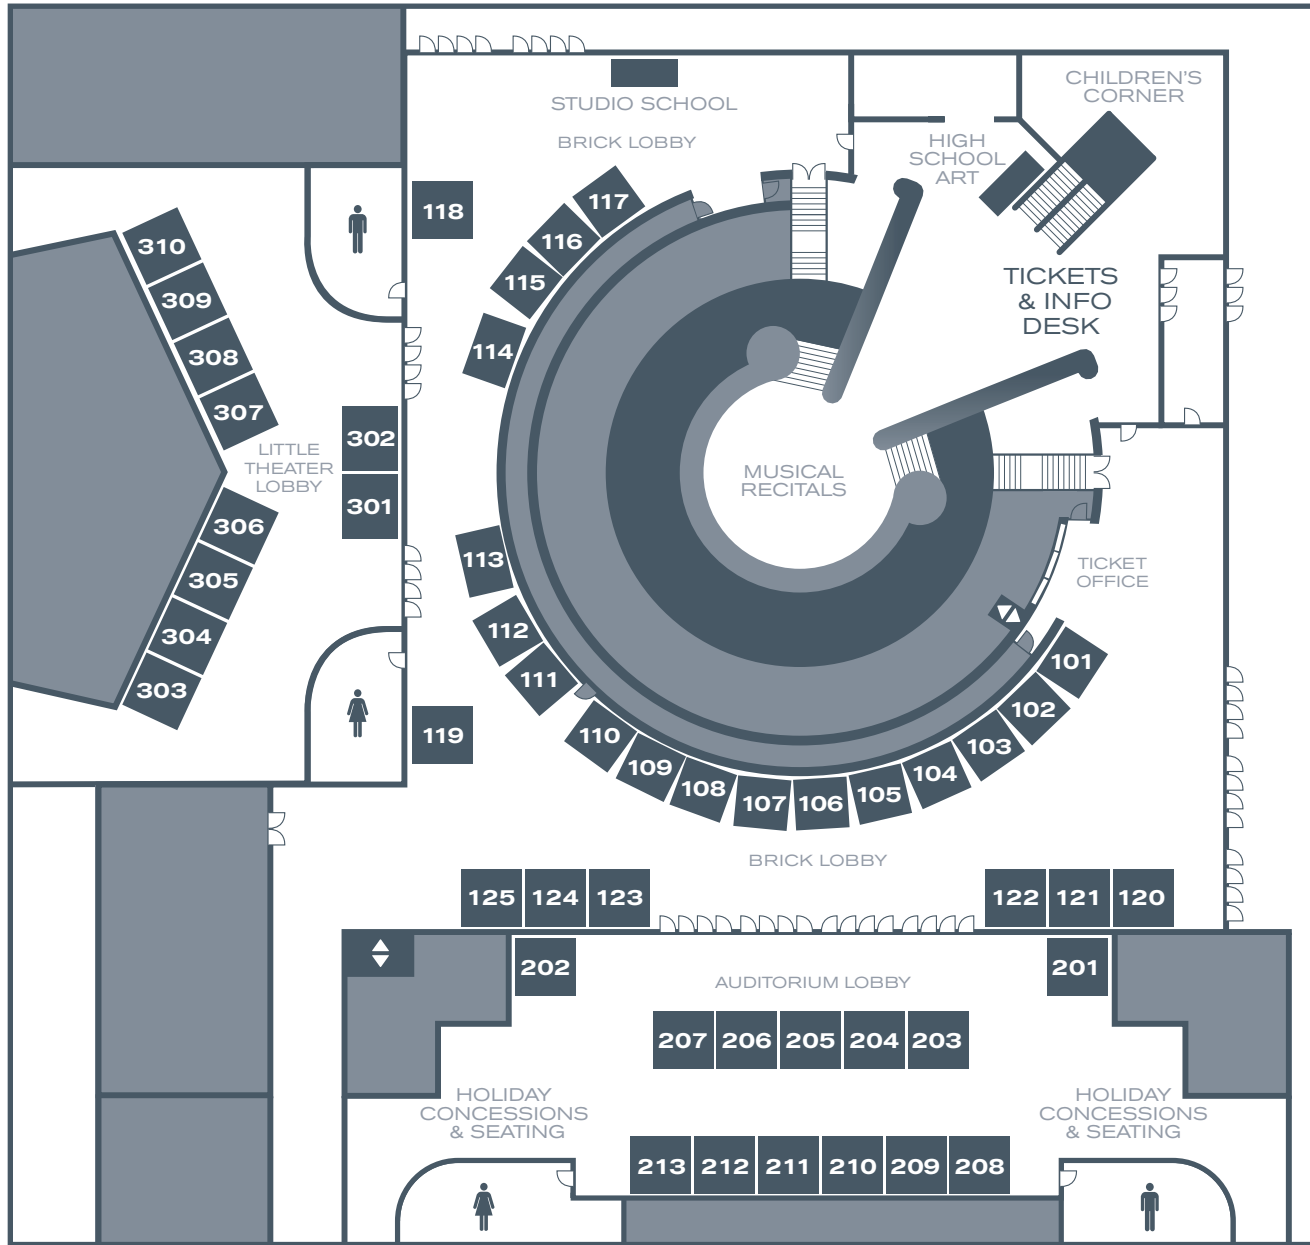

HOLIDAY ART FAIR

MIDLAND CENTER FOR THE ARTS

ARTISTS BY MEDIUM

CERAMICS

Jan Bostwick	207
Emily Davis	210
Thomas Reynolds	301

FIBERS NON-WEARABLE

Nancy Pfruender	115
Allie Vanderlaan	117
Alexandra McIngvale	310

FIBERS WEARABLE

Midland Fiber Arts Guild	103,104
Rowan Grey	111
NTVS	212,213

GLASS

Barbara Cimbalik	101
Jameson Marden	108
Ronda Olson	118
Julie Krengielski	206
Gary Stegman	303

JEWELRY

Loey Stayden	110
Deborah Irvine	113
Ray & Amy Bridewell	116
Sergio Barcena	120
Melissa Woods	201
Laura Hepworth	208

LEATHER

Mike Barnes	308

METAL WORKS

Ernest Cushman	109
Scott LaCosse	124,125

MIXED MEDIA (2D & 3D)

Corinne Roberts	209
Paul Rytlewski	106
Michelle Hauska	121, 122
Michael Bain	304, 305

OTHER

Kate Stacy	205
Jennifer Clark	307

PAINTING

Valarie Root	112
Linda Chamberlain	114
Thomas LeGault	203
Emily Rivard	107
Matthew Jacobson	211
Drew Deming	102
Susan Hamady	306

PHOTOGRAPHY

Bruce Lipsitt	119
Ron Mellott	302
Karen Brooks	309

WOOD

Lon Baker	105
Doug Sattler	204